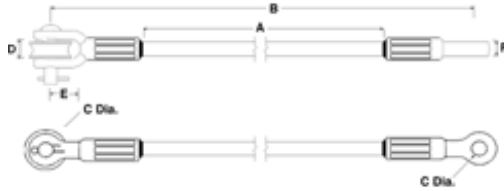

[Catalog Home](#)

Product Datasheet

CHANCE

GS16096CE1 -- Guy Strain

Guy Strain ; 16,000 lbs.; Clevis - Eye - 1 Roller

Product Specifications

Product Type	Guy Strain
Strength Rating	16,000 lbs. (7258 kg)
End Fitting	Clevis - Eye - 1 Roller
Hardware Included	Clevis pin, cotter key
Dimension A	96" (2438 mm)
Dimension B	104" (2642 mm)
Dimension C	5/8" (16 mm)
Dimension D	.88" (22 mm)
Dimension E	1.38" (35 mm)
Material Type	Non-Standard
UPC Code	096359313274
Standard Package	10
Standard Package Unit	EA
Min Order Qty	10
Weight / Ea.	4.6 lbs