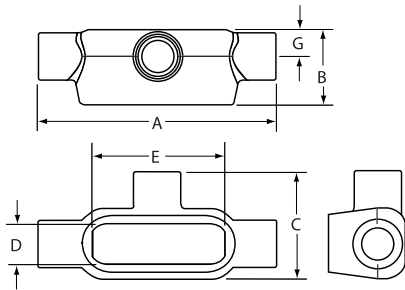

See page F20 for Applications, Features and Standard Materials & Finish

Dimensions

T Type

T TYPE CONDUIT BODY									
CATALOG NUMBER	HUB SIZE	DIMENSIONS							VOLUME CU. IN.
		A	B	C	D	E	F	G	
COT-1CG	1/2"	5-3/8" (137)	1-3/8" (35)	2" (35)	1" (25)	3-5/32" (80)	—	5/8" (16)	4.0
COT-2CG	3/4"	6-1/16" (154)	1-5/8" (41)	2-3/16" (67)	1-7/32" (31)	3-25/32" (96)	—	3/4" (19)	7.0
COT-3CG	1"	7-1/8" (181)	2" (51)	2-9/16" (65)	1-15/32" (37)	4-17/32" (115)	—	15/16" (24)	12.0
COT-4CG	1-1/4"	9-3/16" (233)	2-5/8" (67)	3-1/2" (89)	2" (51)	6" (152)	—	1-3/16" (30)	32.0
COT-5CG	1-1/2"	9-3/16" (233)	2-3/4" (70)	3-1/2" (89)	2" (51)	6" (152)	—	1-3/8" (32)	33.0
COT-6CG	2"	11-5/8" (295)	3-1/2" (89)	4-3/16" (106)	2-9/16" (65)	8-1/16" (205)	—	1-5/8" (38)	70.0
TWOT-7CG	2-1/2"	15-1/8" (384)	4" (102)	5-3/4" (146)	3-11/16" (94)	10-5/8" (270)	—	1-13/16" (54)	142.0
TWOT-8CG	3"	15-1/8" (384)	4-3/4" (121)	5-3/4" (146)	3-11/16" (94)	10-5/8" (270)	—	2-3/16" (54)	173.0
TWOT-9CG	3-1/2"	18-1/8" (460)	5-1/2" (140)	7-1/8" (181)	4-7/8" (124)	13-1/8" (333)	—	2-1/2" (67)	292.0
TWOT-0CG	4"	18-1/8" (460)	5-5/8" (143)	7-1/8" (181)	4-7/8" (124)	13-1/8" (333)	—	2-3/4" (67)	324.0

NEOPRENE REPLACEMENT GASKETS	
CATALOG NUMBER	HUB SIZE
OLK-1RG	1/2"
OLK-2RG	3/4"
OLK-3RG	1"
OL-45-RG	1-1/4"
OL-45-RG	1-1/2"
OL-6-RG	2"
OL-78-RG	2-1/2"
OL-78-RG	3"
OL-90-RG	3-1/2"
OL-90-RG	4"

ALUMINUM REPLACEMENT COVERS				
CATALOG NUMBER	HUB SIZE	DIMENSIONS		
		LENGTH	WIDTH	HEIGHT
OL-10	1/2"	3-15/16"(100)	1-3/8"(35)	3/8"(10)
OL-20	3/4"	4-5/8"(117)	1-5/8"(41)	3/8"(10)
OL-30	1"	5-3/8"(137)	1-7/8"(48)	5/8"(16)
OL-450	1-1/4"	7-3/16"(183)	2-5/8"(67)	5/8"(16)
OL-450	1-1/2"	7-3/16"(183)	2-5/8"(67)	5/8"(16)
OL-60	2"	9-1/2"(241)	3-1/8"(79)	5/8"(16)
OL-780	2-1/2"	12-1/4"(311)	4-3/8"(111)	5/8"(16)
OL-780	3"	12-1/4"(311)	4-3/8"(111)	5/8"(16)
OL-900	3-1/2"	14-7/8"(378)	5-1/2"(140)	5/8"(16)
OL-900	4"	14-7/8"(378)	5-1/2"(140)	5/8"(16)