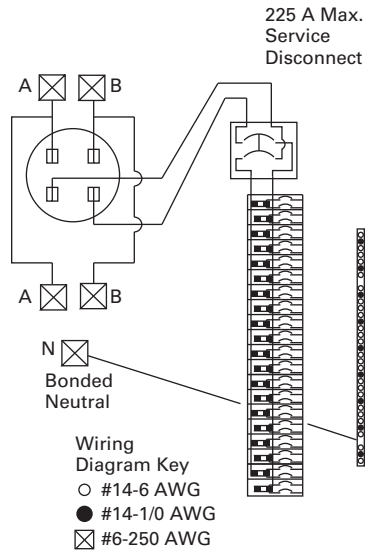

4.9

Group Metering and Meter Breakers

Meter Breakers

4

Catalog Numbers—CMBER88B200BTS and CMBER88B200BTF

Catalog Numbers—MBE2040B225BTS, MBE2040B225BTF

Catalog Numbers—MBE4040B200BTS and MBE4040B200BSH

Catalog Numbers—MBE1224B125TS and MBE1224B100TS

Catalog Numbers—MBER48B200BTS and MER48B200BTF