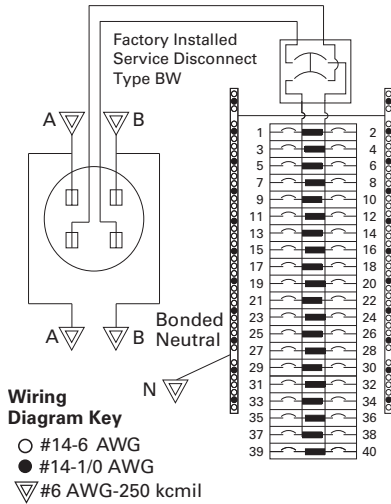

4.9

Group Metering and Meter Breakers

Meter Breakers

4

Catalog Numbers—CMBER88B200BTS and CMBER88B200BTF

Catalog Numbers—MBE2040B225BTS, MBE2040B225BTF

Catalog Numbers—MBE4040B200BTS and MBE4040B200BSH

Catalog Numbers—MBE1224B125TS and MBE1224B100TS

Catalog Numbers—MBER48B200BTS and MER48B200BTF