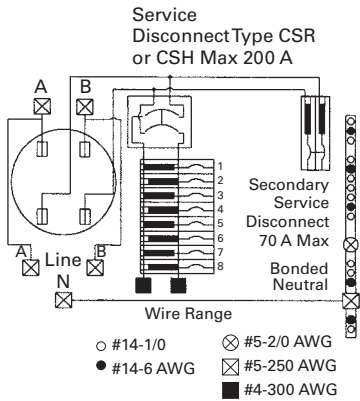

4.9

Group Metering and Meter Breakers

Meter Breakers

4

Catalog Numbers—CMBER88B200BTS and CMBER88B200BTF

Catalog Numbers—MBE2040B225BTS, MBE2040B225BTF

Catalog Numbers—MBE4040B200BTS and MBE4040B200BSH

Catalog Numbers—MBE1224B125TS and MBE1224B100TS

Catalog Numbers—MBER48B200BTS and MER48B200BTF