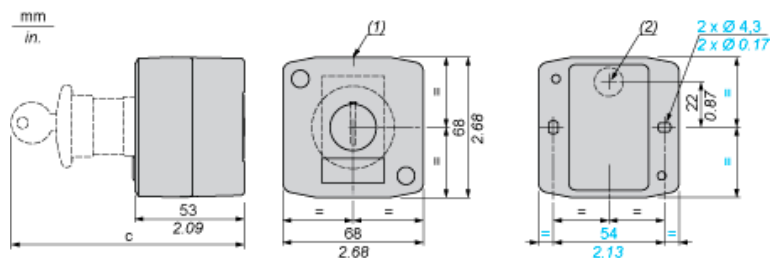

Complementary

Assembly style	For customer assembly
Number of horizontal rows	1
Number of vertical rows	1
Resistance to high pressure washer	7000000 Pa at 55 °C, distance: 0.1 m
Mounting of block	Front mounting Rear mounting
Electrical composition code	SR1 MR1 MF1 SF1
Main group	1 cut-out
Group of product	UL-CSA yellow
Compatibility code	XALK

Contractual warranty

Warranty period	18 months
-----------------	-----------

Dimensions

- (1) 2 knock-outs for Pg 13.5 cable gland, maximum capacity 12 mm/0.47 in.
 (2) Knock-out for cable entry, maximum capacity 14 mm/0.55 in.