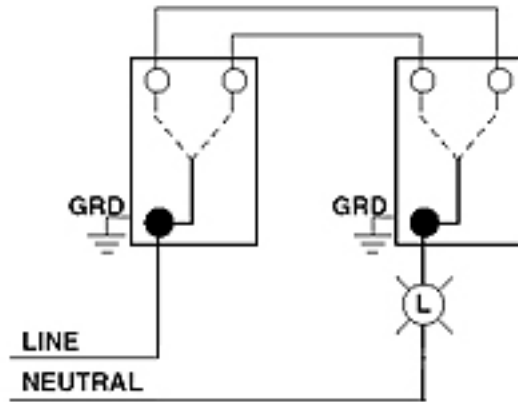

Strap Material: Steel

Color: Ivory

Standards and Certifications: UL/CSA

Warranty: 2 Year Limited

Dimensional Diagram

Wiring Diagram 3-Way to 3-Way

SPECIFICATION SUBMITTAL

JOB NAME: <input style="width: 95%; height: 20px;" type="text"/>	CATALOG NUMBERS: <input style="width: 95%; height: 20px;" type="text"/>
JOB NUMBER: <input style="width: 95%; height: 20px;" type="text"/>	<input style="width: 95%; height: 20px;" type="text"/>