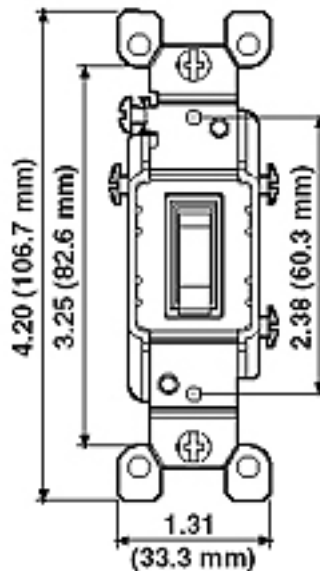

Amperage: 15 Amp

Voltage: 120 VAC

Voltage: 120 Volt

HP Rating: 1/2HP-120V

Max. Amperage: 12 Amp

Termination: Quickwire Push-In & Side

Actuator Material: Thermoplastic

Body Material: Thermoplastic

Strap Material: Steel

Color: Ivory

Standards and Certifications: UL/CSA

Warranty: 2 Year Limited

Dimensional Diagram

Wiring Diagram 3-Way to 3-Way

SPECIFICATION SUBMITTAL

JOB NAME: <input style="width: 95%; height: 20px;" type="text"/>	CATALOG NUMBERS: <input style="width: 95%; height: 20px;" type="text"/>
JOB NUMBER: <input style="width: 95%; height: 20px;" type="text"/>	<input style="width: 95%; height: 20px;" type="text"/>