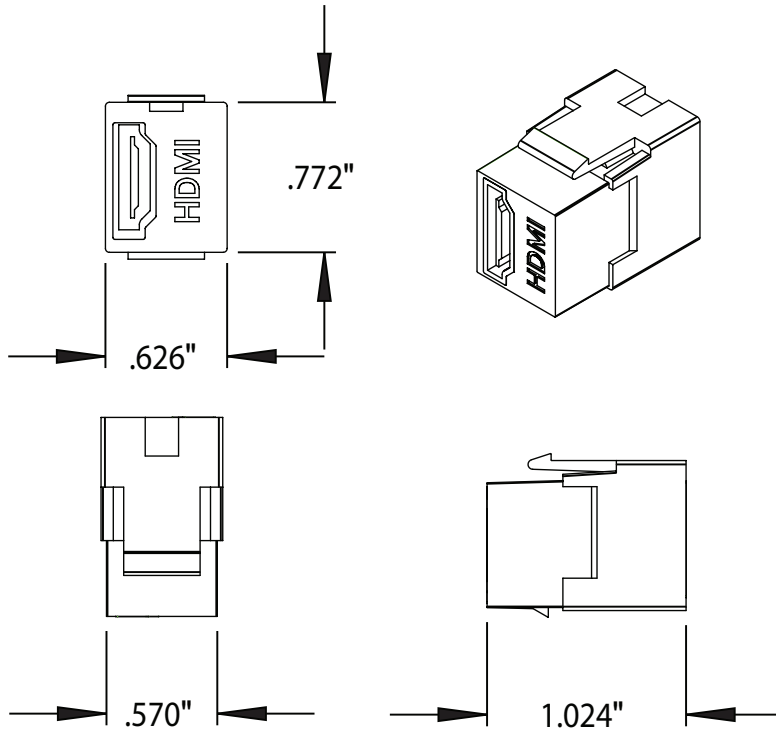

ELECTRONIC FILES

For CAD files, typical specs, or technical drawings (.DXF, .DWG), visit www.leviton.com.

40834-00x

QUICKPORT® HDMI® FEEDTHROUGH CONNECTORS	
DESCRIPTION	PART NO.
QuickPort HDMI Connector, feedthrough, ivory	40834-00I
QuickPort HDMI Connector, feedthrough, white	40834-00W
QuickPort HDMI Connector, feedthrough, light almond	40834-00T
QuickPort HDMI Connector, feedthrough, black	40834-00E

HDMI® is a registered trademark of HDMI Licensing, LLC.

Leviton Network Solutions
2222 - 222nd St. SE
Bothell, WA 98021-4416

Asia / Pacific
T +1.631.812.6228
E infoasean@leviton.com

Canada
T +1.514.954.1840
E pcservice@leviton.com

Caribbean
T +1.954.593.1896
E infocaribbean@leviton.com

China
T +852.2774.9876
E infochina@leviton.com

Colombia
T +57.1.743.6045
E infocolombia@leviton.com

tel 1-800-824-3005
tel +1-425-486-2222
appeng@leviton.com
www.leviton.com

Europe
T +33.6.8869.1380
E infoeurope@leviton.com

India / SAARC
T +91.80.4322.5678
E infoindia@leviton.com

Mexico
T +52.55.5082.1040
E lsamarketing@leviton.com

Middle East & Africa
T +971.4.886.4722
E lmeinfo@leviton.com

South Korea
T +82.2.3273.9963
E infokorea@leviton.com